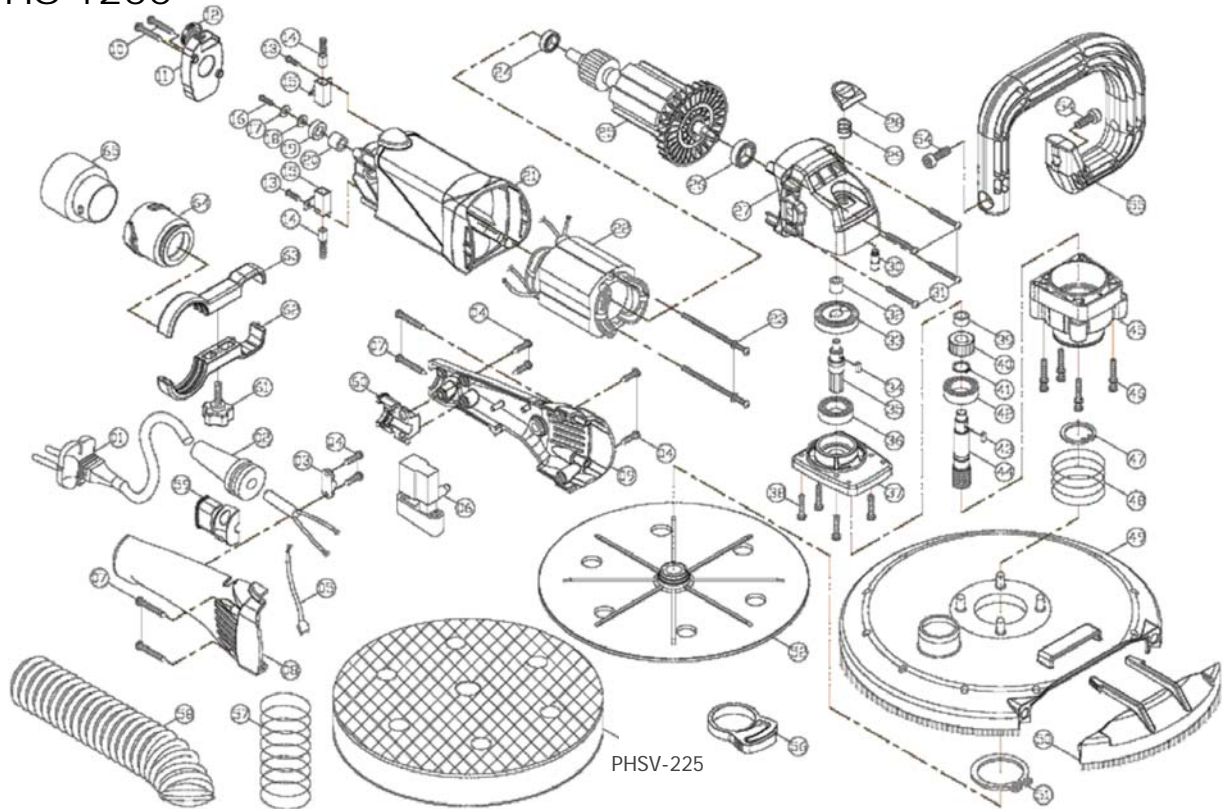

## PHS-1200: Wallpro Power Hand Sander

- Half moon door for edge sanding
- 1200 Watt with electronic speed stabilisation
- Variable speed 650 – 1300 RPM
- Large "D" handle for positive control
- Light weight at 3kgs
- Speed limiting control
- Spindle and trigger locks
- 225mm disc area
- Vacuum hose connection included
- Full range of spare parts available from your Wallpro distributor

## Wallpro Power Hand Sander

PHS-1200

Part	Description
PHS-1	Power Supply Cable
PHS-2	Cord Armor
PHS-3	Cable Clip
PHS-4	Screw M4 x M14
PHS-5	Wire Lead
PHS-6	Switch
PHS-7	Screw M4 x 25
PHS-8	Right Handle Cover
PHS-9	Left Handle Cover
PHS-10	Screw M4 x 20
PHS-11	Electronics Unit
PHS-12	Thumb Wheel
PHS-13	Brush Screw M4 x 8
PHS-14	Carbon Brush
PHS-15	Carbon Brush Holder
PHS-16	Screw M4 x 8
PHS-17	Flat Washer
PHS-18	Plastic Washer
PHS-19	Pickup Magnet
PHS-20	Spacer
PHS-21	Motor Housing
PHS-22	Stator
PHS-23	Stator Screw
PHS-24	Ball Bearing
PHS-25	Armiture
PHS-26	Ball Bearing
PHS-27	Gear Case
PHS-28	Spindle Lock Button
PHS-29	Spring
PHS-30	Spindle Lock
PHS-31	Screw M4 x 30
PHS-32	Bushing
PHS-33	Bevel Gear

Part	Description
PHS-34	Parallel Key
PHS-35	Input Gear Shaft
PHS-36	Ball Bearing
PHS-37	Gear Plate
PHS-38	Screw M4 x 16
PHS-39	Bushing
PHS-40	Spindle Gear
PHS-41	External Circlip
PHS-42	Ball Bearing
PHS-43	Parallel Key
PHS-44	Spindle
PHS-45	Gear Cover
PHS-46	Screw M4 x 25
PHS-47	Internal Circlip
PHS-48	Spring
PHS-49	Sanding Plate Cover
PHS-50	Half-Moon Door
PHS-51	External Circlip
PHS-52	Sanding Plate Base
PHS-54	Socket Cap Screw
PHS-55	Bail Handle
PHS-56	Plastic Hose Clip
PHS-57	Spring
PHS-58	Vacuum Hose
PHS-59	Clamp Piece Right
PHS-60	Clamp Piece Left
PHS-61	Thumb Screw M5 x 16
PHS-62	Hose Bracket Lower
PHS-63	Hose Bracket Upper
PHS-64	Bayonet Swivel Connector
PHS-65	Hose Bayonet Connector
PHSV-225	Velcro Foam Pad Power Hand Sander