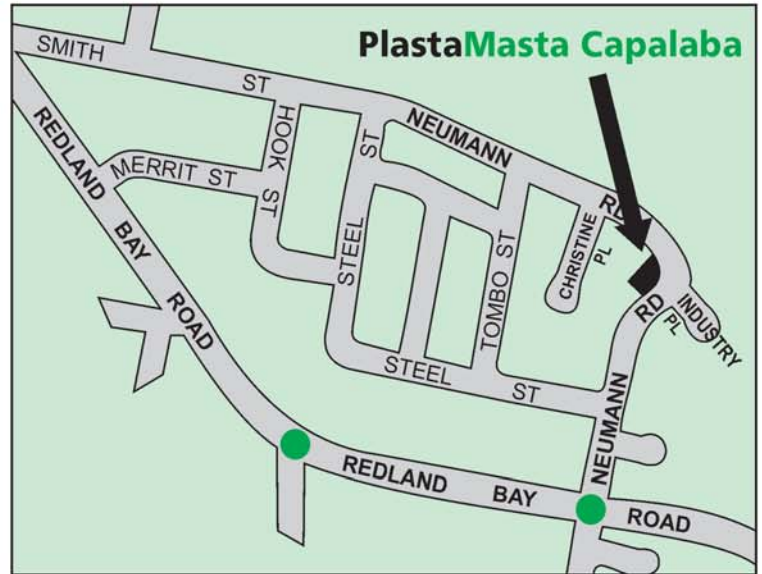

PlastaMasta Capalaba

Now Open

Huge range of products available from our leading suppliers...

- Fire & Acoustic systems
- Domestic & Commercial
- Technical Support & Literature
- Tiles - Mineral Fibre & Plasterboard
- Compounds & Accessories

James Hardie® • Complete Range Stocked

RONDO®

- Stud & Track
- Furring Channel
- Clips

- Lightweight fire wall cladding

- Sealants

POLY BLOCK - Polystyrene exterior wall cladding

INSULATION - Polyester, fibreglass, rockwool, acoustic, sound lagging, air cell, builders wrap

• **FIBRE CEMENT CUT TO SIZE**

• **RED & YELLOW TONGUE FLOORING**

• **BULKHEADS MANUFACTURED TO SPECIFICATIONS**

PlastaMasta

GOLD COAST ■ SOUTHSIDE ■ BURLEIGH ■ CAPALABA

GOLD COAST

19 Production Avenue
Molendinar Qld 4214
Ph: 5571 6088
Fax: 5571 5244
goldcoast@abspartnership.com.au
www.plastamastagoldcoast.com.au

SOUTHSIDE

13-15 Nevilles Street
Underwood Qld 4119
Ph: 07 3387 7800
Fax: 07 3387 7811
southside@abspartnership.com.au
www.plastamastasouthside.com.au

BURLEIGH

97-99 Dover Drive
Burleigh Heads Qld 4220
Ph: 07 5520 3477
Fax: 07 5520 3577
burleigh@abspartnership.com.au
www.plastamastaburleigh.com.au

CAPALABA

30 Neumann Road
Capalaba Qld 4157
Ph: 07 3823 4472
Fax: 07 3823 5164
capalaba@abspartnership.com.au
www.plastamastacapalaba.com.au